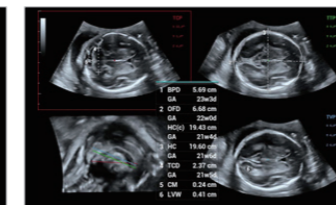

### Women Health Solution

Full-stack smart solution based on Smart Scene 3D

#### Smart Scene 3D

Full-stack smart obstetric solution empowered by ZST+

Smart Face

Automatic removal of occlusions over fetal face with one click

Smart OB

Automatic measurement of fetal biometrics

Smart Planes CNS

Automatic recognition and measurement of fetal central nervous system

Smart FLC 2D / 3D

Automatic follicle counting and measurement in 2D/3D mode