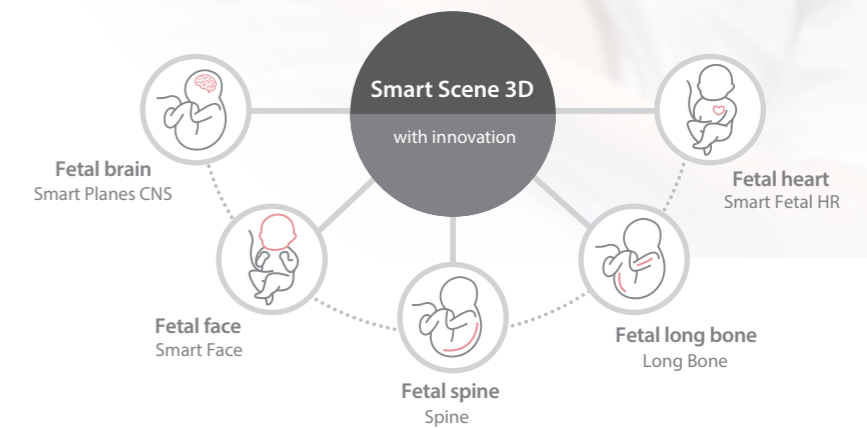

Smart Scene 3D

Full-stack smart obstetric solution empowered by ZST+