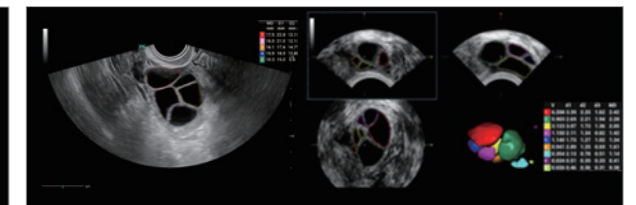

### Women Health Solution

Full-stack smart solution based on Smart Scene 3D

#### Smart Scene 3D

Full-stack smart obstetric solution empowered by ZST+

Smart Face

Automatic removal of occlusions over fetal face with one click

Smart OB

Automatic measurement of fetal biometrics

Smart Planes CNS

Automatic recognition and measurement of fetal central nervous system

Smart FLC 2D / 3D

Automatic follicle counting and measurement in 2D/3D mode